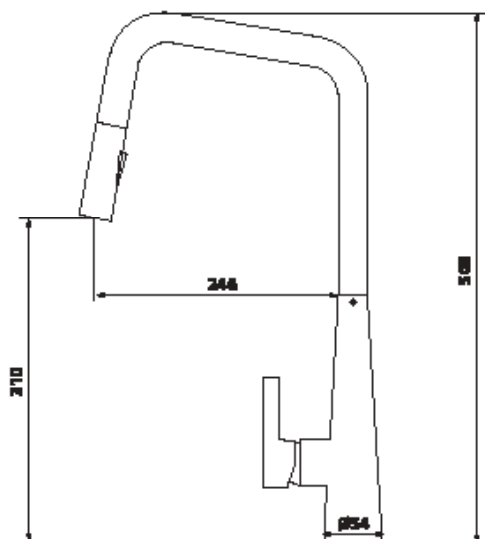

Italian Designed. Australian at heart

KM012-BRG

Designer Black Curved Pull Out Mixer

Features

- Premium brass construction
- Matte Black finish
- Ergonomically designer handle
- Swivel outlet for easy access
- 35mm Kerox cartridge
- 15 years cartridge
- 10 years replacement product and parts
- 2 years labour
- Water rating: 5 star, 6.0 L/min

Product Dimensions

508mmH x 246mmW

Installation Information

A suitably qualified plumber is required for installation. It is suitable that this tap is installed directly through a solid bench top or a top mounted sink.