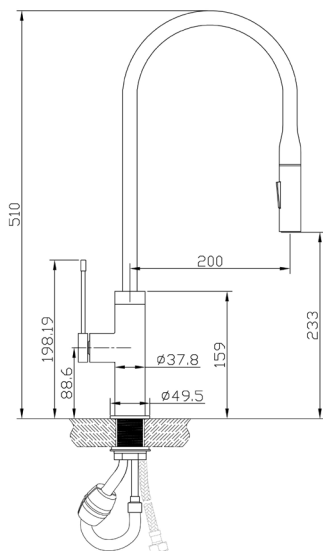

#### Features

- Solid Brass kitchen mixer tap
- Pull out like a shower head
- Available in Chrome, Brushed Nickel, Matte-black, gun metal and brushed gold
- Swivel outlet for easy access
- 25mm France Citec Ceramic cartridge
- 10 years warranty & 1 year labour warranty
- 6 Star - 4L/Min

#### Accessories Included

- 1 x Tap
- 2 x Hoses
- 1 x set of mounting accessories

#### Product Dimensions

510mmH x 203mmW

#### Installation Information

A suitably qualified plumber is required for installation. It is suitable that this tap is installed directly through a solid bench top or a top mounted sink.

Please note:

Dimensions and specifications are a guide only refer to the instruction manual for full instructions. Every effort has been made to ensure this information is correct. However, due to product improvement Daniela Appliances reserves the right to make changes to products without prior notice.