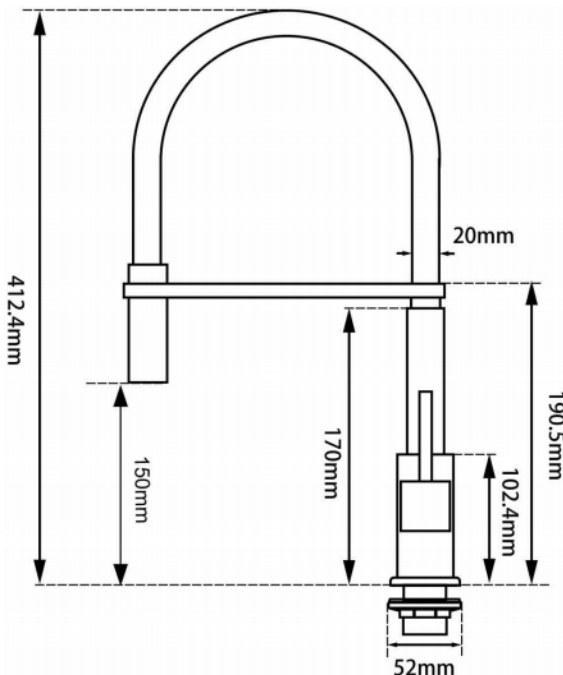

## Features

- Kitchen tap with detachable spray
- Premium brass construction
- Matt black, Electroplated
- 304 Stainless steel hot & cold water hoses
- Silica rubber spout
- 360 degree swivel spout, easy access
- 35mm Kerox ceramic cartridge
- WELS Star Rating: 6 Star, 4.0L/M
- Easy to install
- 10 years replacement products and parts.
- 2 years labour.
- Home or restaurant use
- Modern sophisticated minimalist design
- Fit for hole - diameter is between 35mm-50mm
- Watermark & WELS Approved
- Australia Standard

## Dimensions

## Product Dimensions

412.4mmH x 208.2mmD