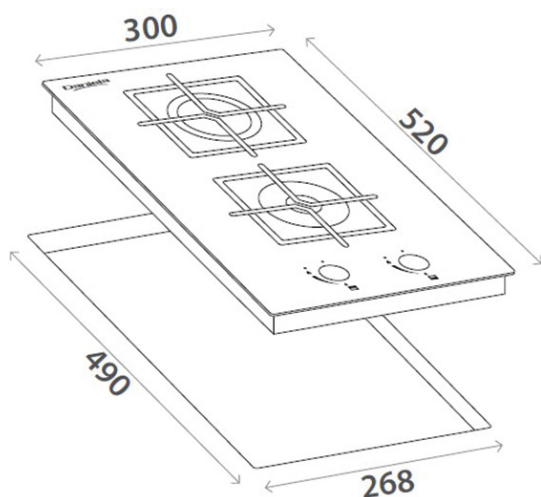

520mmH x 300mmW

Installation Information

A suitably qualified installer is required. Check product dimensions before commencing installation. Improper installation is not covered under warranty. The appliance must be used for the purpose for which it was expressly designed. Any other use for example heating rooms or heating coals on burner is considered to be improper and consequently dangerous. The manufacturer declines all responsibility for damage resulting from improper and irresponsible use. **DO NOT USE SILICONE FOR GLASS COOKTOP INSTALLATION.**

The built-in oven can be installed below the gas cooktop as long as there is no contact between the bottom of the cooktop and the top of the oven.

Please note:

Dimensions and specifications are a guide only refer to the instruction manual for full instructions. Every effort has been made to ensure this information is correct. However, due to product improvement Daniela Appliances reserves the right to make changes to products without prior notice.