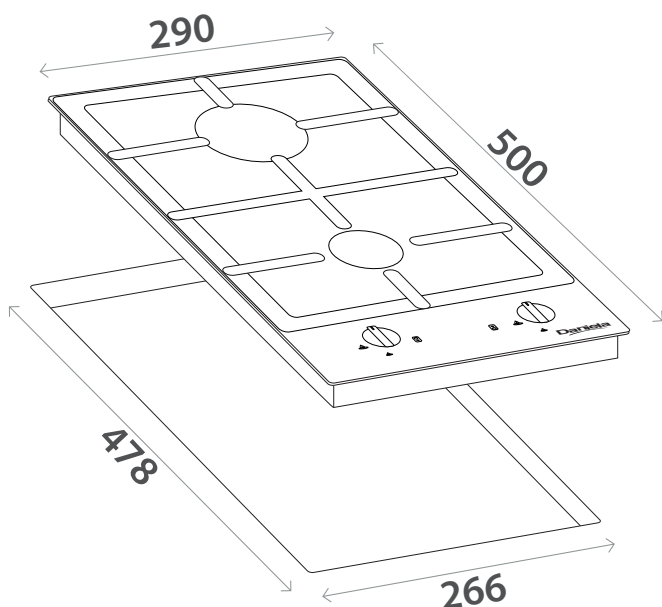

Installation Information

A suitably qualified installer is required. Check product dimensions before commencing installation. Improper installation is not covered under warranty. The appliance must be used for the purpose for which it was expressly designed. Any other use for example heating rooms or heating coals on burner is considered to be improper and consequently dangerous. The manufacturer declines all responsibility for damage resulting from improper and irresponsible use.

DO NOT USE SILICONE FOR GLASS COOKTOP INSTALLATION.

The built-in oven can be installed below the gas cooktop as long as there is no contact between the bottom of the cooktop and the top of the oven.